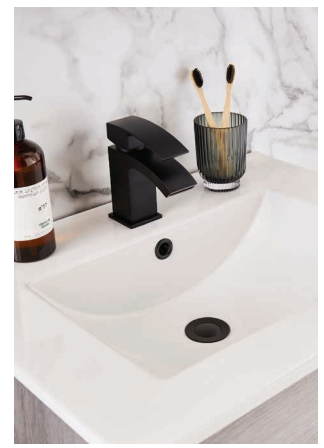

**Fully assembled**

**Purity silver oak furniture**

**Purity wall mounted side unit**  
 H 1400mm x W 355mm x D 250mm  
**SILVER OAK**  
 Code PURE11SO **£173**

**Purity floor standing 2 drawer unit & ceramic basin (1T/H)**