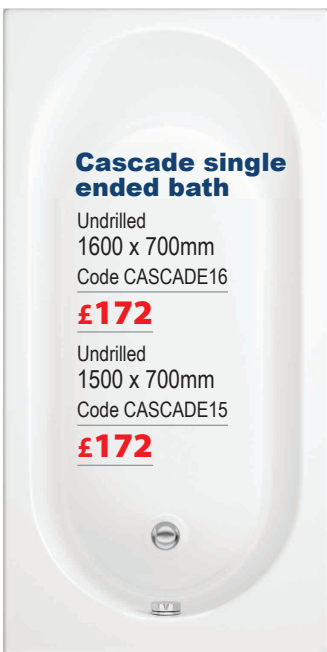

Cascade single ended bath

Undrilled
1600 x 700mm
Code CASCADE16

£172

Undrilled
1500 x 700mm
Code CASCADE15

£172