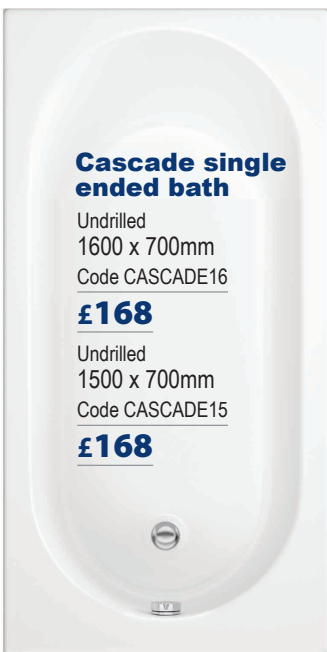

TROJAN SUPASTYLE
700mm Code BPANELE **£26**

Cascade single ended bath

Undrilled
1600 x 700mm
Code CASCADE16

£168

Undrilled
1500 x 700mm
Code CASCADE15

£168

Cascade single ended bath

2 tap hole
1700 x 700mm
Code CASCADE17