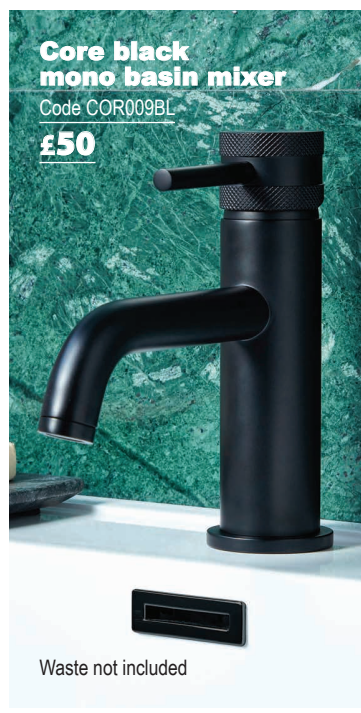

Core black mono basin mixer

Code COR009BL

£50

Bath shower mixer

Code COR007BL

£107