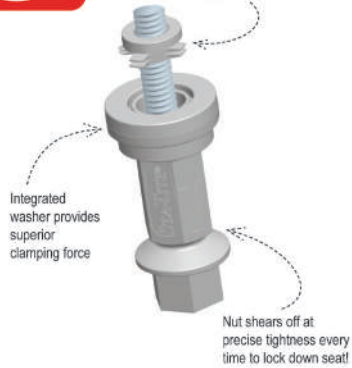

seat
Code STYLESEAT

£19.34

Bemis Sanremo D shaped slow close toilet seat

- 2.16 kg
 - Top Fix universal
 - Quick release
- code
BEMSANREMO

Single rate
£28.95

Three rate
£24.25

STA-TITE®

Unique finned
bushing prevents
shifting in toilet
pan mounting
holes