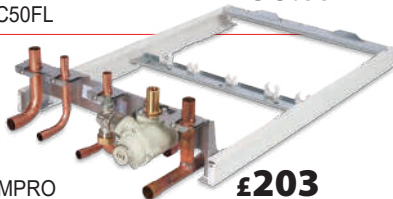

ALPHA TELESCOPIC FLUE

Easyline 500mm
Code ALETEC50FL

£60.00

ALPHA PREMIER PACK PRO

complete with
Cyclone filter
Code ALPREMPRO

ADDS 2 years to Alpha EVOKE warranty
3 years to Alpha ETEC warranty

£203

PIPE CROSS OVER KIT