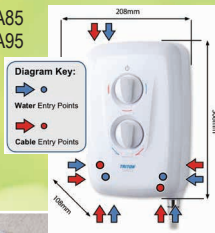

Triton Avena electric shower

8.5kw code AVENA85
9.5kw code AVENA95

Single rate **£67.50**

Five rate **£59.95**

- Single spray shower head
- 2 year warranty